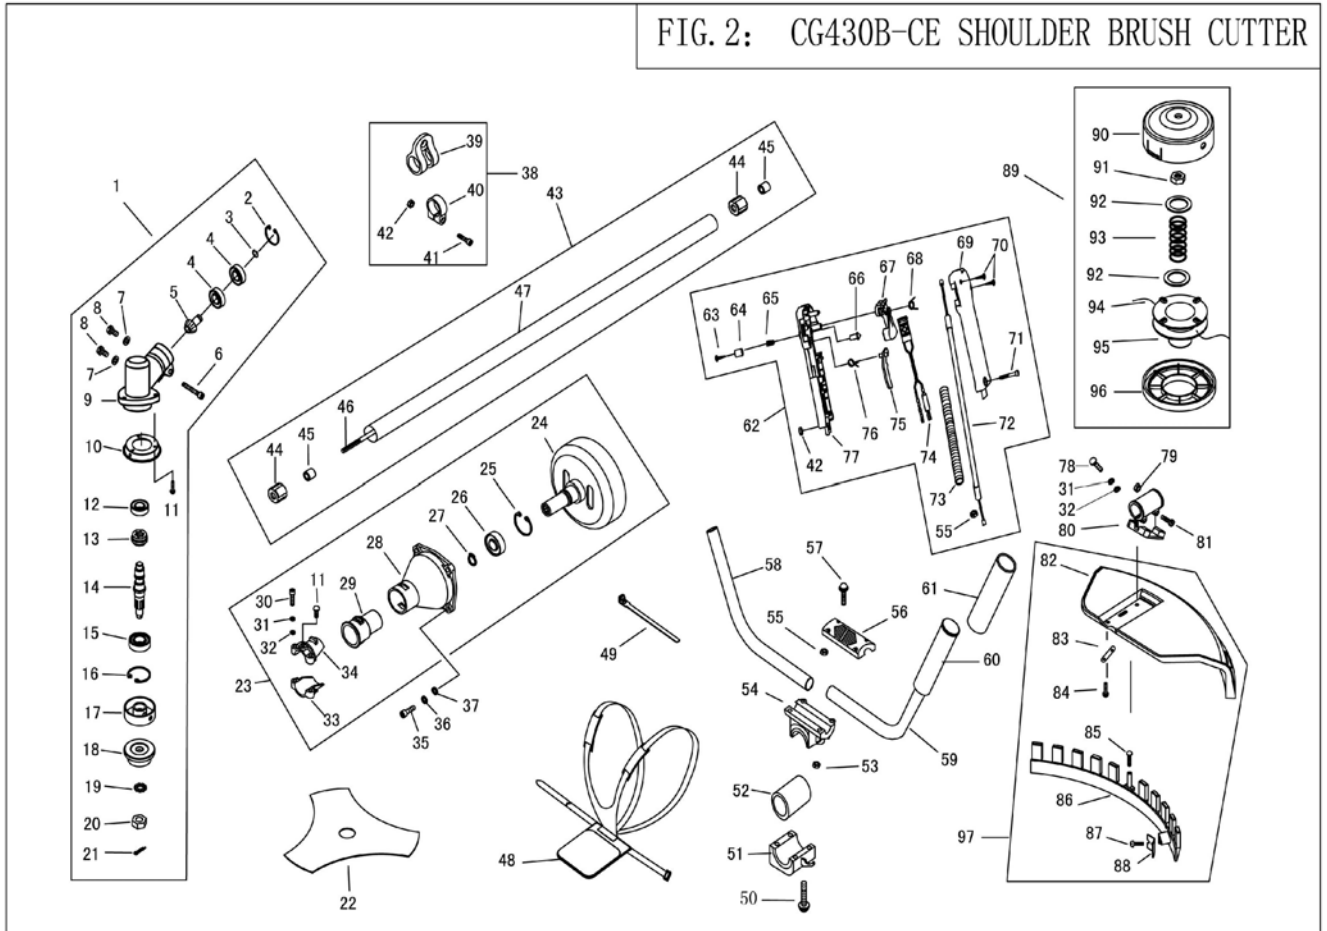

FIG. 2: CG430B-CE SHOULDER BRUSH CUTTER

Ser. NO.	CODE	Part Name	Qty	Ser. NO.	CODE	Part Name	Qty
2-1	4302001	gera case ass'y	1	2-26	4302026	bearing (6202-2RS/P5)	1
2-2	4302002	stop ring (Φ26)	1	2-27	4302027	stop ring (Φ15)	1
2-3	4302003	stop ring (Φ10)	1	2-28	4302028	clutch case	1
2-4	4302004	bearing (629-2RS)	2	2-29	4302029	rubber cover	1
2-5	4302005	pinion	1	2-30	4302030	screw (M5×25)	3
2-6	4302006	screw (M5×25)	1	2-31	4302031	flexible washer (Φ5)	3
2-7	4302007	washer	2	2-32	4302032	flap washer (Φ5)	3
2-8	4302008	bolt (M 6×12)	2	2-33	4302033	clamp B	1
2-9	4302009	gear case	1	2-34	4302034	clamp A	1
2-10	4302010	safety guard	1	2-35	4302035	screw (M6×20)	4
2-11	4302011	screw (M5×12)	4	2-36	4302036	flexible washer (Φ6)	4
2-12	4302012	bearing (6000/P5)	1	2-37	4302037	flap washer (Φ6)	4
2-13	4302013	gear	1	2-38	4302038	holder ass'y	1
2-14	4302014	gear shaft	1	2-39	4302039	harness clamp	1
2-15	4302015	bearing (6202-2RS/P5)	1	2-40	4302040	clamp	1
2-16	4302016	stop ring (Φ32)	1	2-41	4302041	screw (M5×20)	1
2-17	4302017	holder A	1	2-42	4302042	nut (M5)	4
2-18	4302018	holder B	1	2-43	4302043	pipe comp	1
2-19	4302019	washer (Φ10)	1	2-44	4302044	rubber cover	6
2-20	4302020	left nut (M10×1.25)	1	2-45	4302045	oil-bearing (8×14×14)	6
2-21	4302021	pin (2×16)	2	2-46	4302046	drive shaft (1534mm)	1
2-22	4302022	blade (1.4×255×25.4)	1	2-47	4302047	pipe (26×1.5×1500)	1
2-23	4302023	clutch comp	1	2-48	4302048	harness ass'y	1
2-24	4302024	clutch drum comp	1	2-49	4302049	wire clamp band	3
2-25	4302025	stop ring (Φ35)	1	2-50	4302050	screw (M6×40)	4