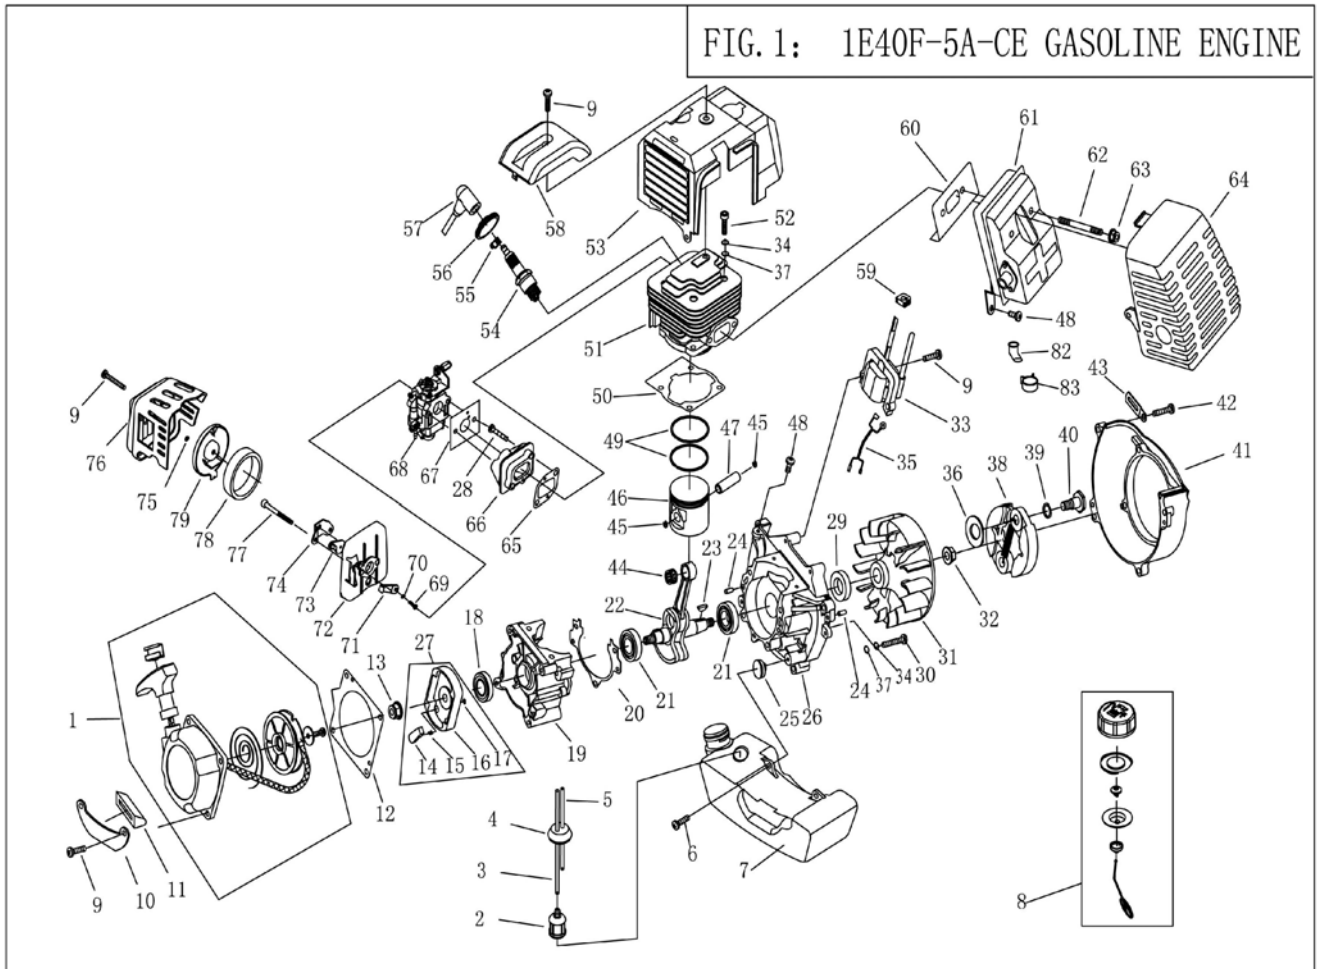

FIG. 1: 1E40F-5A-CE GASOLINE ENGINE

Ser. NO.	CODE	Part Name	Qty
1-41	4301041	Fan Cover	1
1-42	4301042	Bolt GB9074.13 M5×2	4
1-43	4301043	Clip	1
1-44	4301044	Bearing	1
1-45	4301045	Ring	2
1-46	4301046	Piston	1
1-47	4301047	Piston Pin	1
1-48	4301048	Bolt M5×12	1
1-49	4301049	Piston Ring	2
1-50	4301050	Gasket	1
1-51	4301051	Cylinder	1
1-52	4301052	Screw M5×20	4
1-53	4301053	Guide Cover Ass'y	1
1-54	4301054	Spark Plug	1
1-55	4301055	Spring	1
1-56	4301056	Plug Cap	1
1-57	4301057	Cap	1
1-58	4301058	Cover	1
1-59	4301059	Plug	1
1-60	4301060	Gasket	1

Ser. NO.	CODE	Part Name	Qty
1-61	4301061	Muffler	1
1-62	4301062	Bolt	2
1-63	4301063	Nut GB6177 M6	2
1-64	4301064	Muffler Cover	1
1-65	4301065	Admitting Pipe	1
1-66	4301066	Admitting Pipe	1
1-67	4301067	Gasket	1
1-68	4301068	Carburetor	1
1-69	4301069	Screw ST2.9×10	1
1-70	4301070	Washer 3	1
1-71	4301071	Choke Handle	1
1-72	4301072	Inside Cover	1
1-73	4301073	Choke	1
1-74	4301074	Baffle	1
1-75	4301075	O-Washer 3.15×1.8	1
1-76	4301076	Outside Cover	1
1-77	4301077	Screw M5×55	2
1-78	4301078	Filter Net	1
1-79	4301079	Inside Cover	1