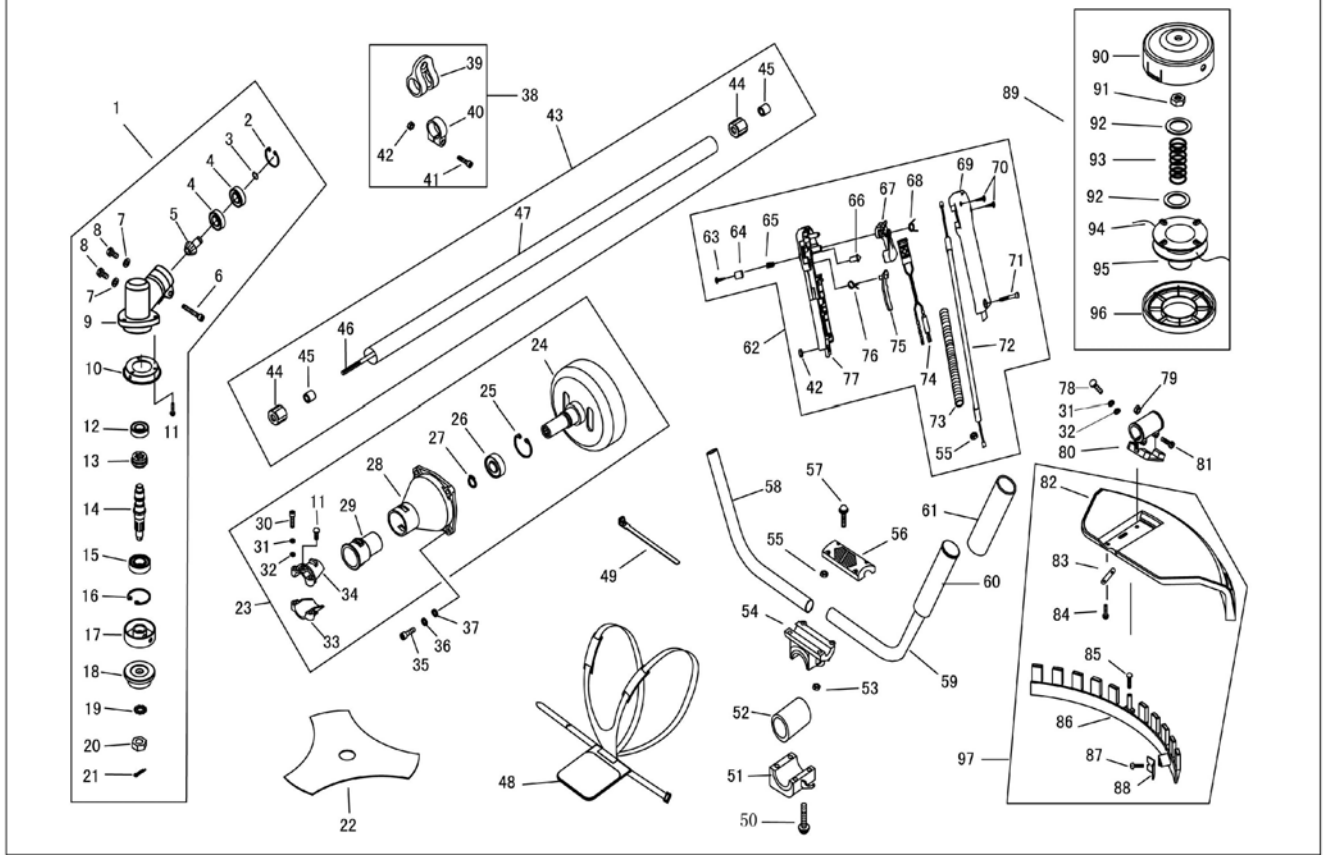

FIG. 2: CG430B-CE SHOULDER BRUSH CUTTER

Ser. NO.	CODE	Part Name	Qty	Ser. NO.	CODE	Part Name	Qty
2-51	4302051	cap, lower	1	2-75	4302075	handgrop	1
2-52	4302052	rubber cover	1	2-76	4302076	spring	1
2-53	4302053	nut (M6)	4	2-77	4302077	box, left	1
2-54	4302054	bracket	1	2-78	4302078	screw (M5×14)	1
2-55	4302055	nut (M6)	6	2-79	4302079	nut (M5)	2
2-56	4302056	cap, upper	1	2-80	4302080	bracket	1
2-57	4302057	screw (M6×25)	4	2-81	4302081	screw (M5×20)	2
2-58	4302058	right handle	1	2-82	4302082	safety guard	1
2-59	4302059	left handle	1	2-83	4302083	spacer	2
2-60	4302060	rubber cover	1	2-84	4302084	screw (M5×16)	4
2-61	4302061	sheath	1	2-85	4302085	screw (ST4. 2×16)	1
2-62	4302062	lever ass'y	1	2-86	4302086	blade	1
2-63	4302063	screw (ST2. 9×10)	1	2-87	4302087	screw (ST4. 2×12)	2
2-64	4302064	button	1	2-88	4302088	guard ass'y	1
2-65	4302065	spring	1	2-89	4302089	nylon cutter head	1
2-66	4302066	clockpin	1	2-90	4302090	case	1
2-67	4302067	handgrip	1	2-91	4302091	left nut A	1
2-68	4302068	spring	1	2-92	4302092	washer	2
2-69	4302069	box, right	1	2-93	4302093	spring	1
2-70	4302070	screw (ST2. 9×18)	2	2-94	4302094	rope	1
2-71	4302071	screw (M5×30)	1	2-95	4302095	cord holder	1
2-72	4302072	cable comp	1	2-96	4302096	cover	1
2-73	4302073	tube	1	2-97	4302097	Harness Ass'y	1
2-74	4302074	stop button comp	1