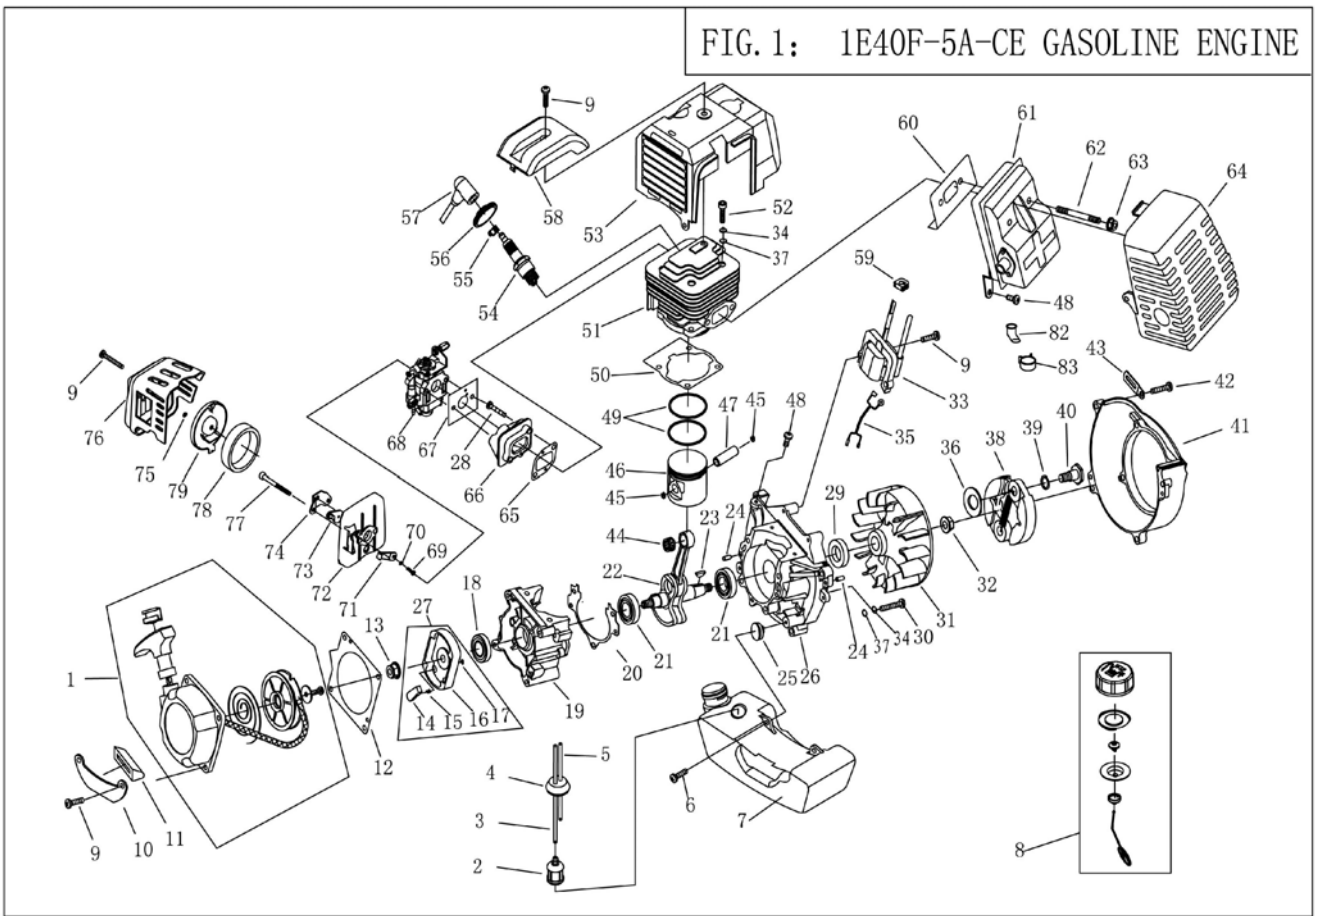

FIG. 1: 1E40F-5A-CE GASOLINE ENGINE

Ser. NO.	CODE	Part Name	Qty
1-1	4301001	Starter	1
1-2	4301002	Cleaner Cover	1
1-3	4301003	Fuel Pipe	1
1-4	4301004	Plug	1
1-5	4301005	Fuel Pipe	1
1-6	4301006	Screw M5×16	3
1-7	4301007	Fuel Tank	1
1-8	4301008	Fuel Tank Lid COMP.	1
1-9	4301009	Screw M5×20	7
1-10	4301010	Stand	1
1-11	4301011	Rubber Cover	1
1-12	4301012	Gasket	1
1-13	4301013	Nut M8	1
1-14	4301014	Start Claw	1
1-15	4301015	Start Spring	1
1-16	4301016	Start Reel	1
1-17	4301017	Stop Ring 4	1
1-18	4301018	Oil-seal	1
1-19	4301019	Crank Case	1
1-20	4301020	Gasket	1

Ser. NO.	CODE	Part Name	Qty
1-21	4301021	Bearing 6202/P5	2
1-22	4301022	Crank Shaft	1
1-23	4301023	Key 3×13	1
1-24	4301024	Pin B4×10	4
1-25	4301025	Rubber Washer	2
1-26	4301026	Crank Case	1
1-27	4301027	starter assy	1
1-28	4301028	Screw GB9074. 4 M5×25	2
1-29	4301029	Oil-seal	1
1-30	4301030	Screw M5×30	4
1-31	4301031	Fly Wheel	1
1-32	4301032	Nut M8	1
1-33	4301033	Stator	1
1-34	4301034	Washer GB93 5	8
1-35	4301035	Cord Comp.	1
1-36	4301036	Washer B	2
1-37	4301037	Washer GB97 5	8
1-38	4301038	Expander Combination	1
1-39	4301039	Washer	2
1-40	4301040	Screw Pin	2