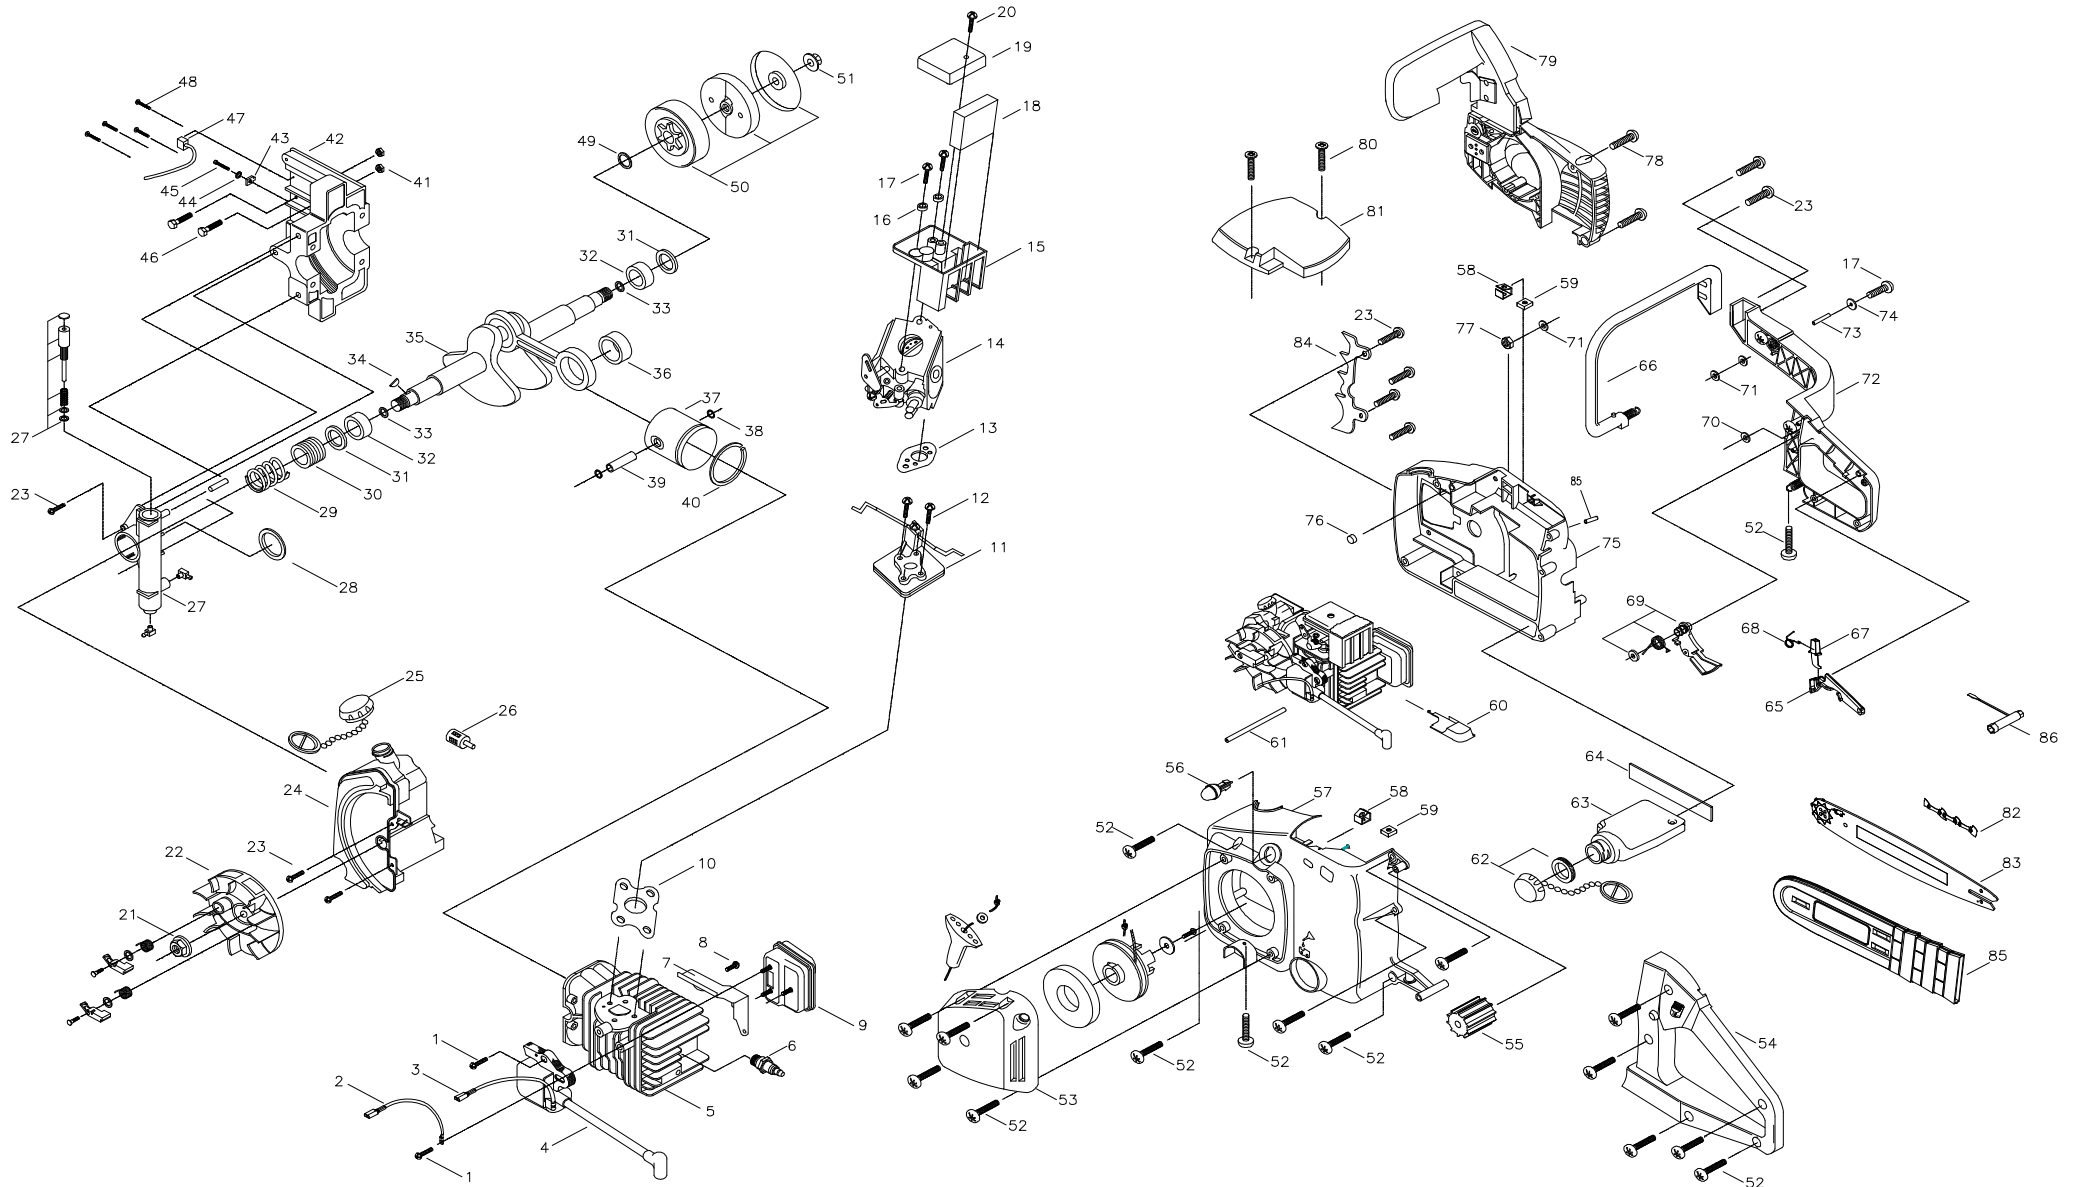

CHAMPION

CHAIN SAW

AC31A116

SPARE PARTS LIST

**CHAIN SAW
AC31A116**

SPARE PARTS LIST

No.	STK CODE	Parts No.	Description	Q	No.	STK CODE	Parts No.	Description	Q	No.	STK CODE	Parts No.	Description	Q
1	B	9SKKBY10/24-0.75	SCREW	2	30	B	9073-310001	WORM GEAR	1	59	B	9NDC-10/24	NUT,SQUARE	2
2	B	9010-310101	WIRE,STOP	1	31		9157-310101	SEAL, C'SHOFT OIL	1	60	B	9114-310001	ROD,CHOKE	1
3	B	9010-310102	WIRE,GROUND	1	32		9DB-SCH87	BEARING	2	61	B	9129-310002	HOSE,PRIMER	1
4	A	9288-310001	IGNITION ASS'Y	1	33	B	9WFB-14.2-25.3	WASHER	2	62	B	9228-310126	OIL CAP ASS'Y	1
5	B	9064-310004F	CYLINDER	1	34	A	9221-310001	KEY,FLYWHEEL	1	63	A	9228-310002	OIL TANK ASS'Y	1
6	A	9111-310002-CH	SPARK PLUG	1	35	C	9200-310001	C/SHAFT/CAN ROD SUB ASS'Y	1	64	C	9014-310004	SPACER,OIL TANK	1
7	C	9082-310101	BAFFLE,AIR	1	36	B	9155-310002	BEARING,NEEDLE	1	65	A	9028-1K0101	LATCH,THROTTLE	1
8	B	9SGKBY10/24-0.625	SCREW,BAFFLE	1	37	B	9290-310004	PISTO,MACH	1	66		9228-310153	HANDLE ASS'Y ,FRONT	1
9	C	9228-310112	BAFFLE,OUTER ASS'Y	1	38	A	9CB-08-0.6	RING,SNAP INT	2	67	B	9056-1K0101	BUTTON, THROTTLE-LOCK	1
10	C	9082-310001	GASKET,INSULATOR	1	39	A	9PA-9.51-29.67	PIN,PISTON	1	68	B	9024-1K0101	SPRING, THROTTLE-LOCK	1
11	B	9228-310133	INSULATOR,CARBURETOR ASS'Y	1	40	A	9291-310001	RING, PISTON	1	69	C	9228-310003	TRIGGER ASS'Y	1
12	B	9SKKBY10/24-1	SCREW	2	41	B	9NHC-1/4	NUT	2	70	B	9WFB-4.9-17	WASHER	1
13	C	9014-310006	GASKET,CARBURETOR	1	42	B	9072-310002F	C CASE	1	71	B	9WFB-5.64-12	WASHER	3
14	C	9287-310001	CARBURETOR	1	43	A	9035-310101	NUT, BAR ADJUSTING	1	72	C	9228-3101T2	HANDLE RIGHT REAR ASS'Y	1
15	B	9081-310001	BOX,AIR FILTER	1	44	A	9043-310002	E RING, RETAINING	1	73	B	9124-310101	SPACER	1
16		9124-310208	SPACER	2	45	B	9191-310001	REVIES SCREW	1	74	B	9WFB-5.1-22	WASHER	1
17	B	9SKKBY10/24-2	SCREW	3	46	B	9214-310001	BAR BOLT	2	75	C	9228-310136	HOUSING,RIGHT	1
18	A	9252-310004	FILTER,AIR	1	47		9228-310134		1	76	B	9252-310002	FILTER, FOAM	1
19	B	9017-310004	SHIELD,CARBURETOR	1	48	B	9SFEB-12/24-1	SCREW	4	77	B	9NGB-10/24-50	NUT,HX LOCK	1
20	B	9SGKBY10/14-0.625	SCREW	1	49	B	6014-633501	WAHSER,SPROCKET	1	78	B	9SKKBY-8/16-1	SCREW	2
21	B	9NAB-5/16-24	NUT,CLUTCH	1	50	B	9228-310113F	DRUM/SPROCKET ASS'Y	1	79	B	9228-31A101	CHAIN BRAKE ASS'Y	1
22	A	9228-310110	FLYWHEEL ASS'Y	1	51	B	9NHC-5/16-24	NUT	1	80	A	9214-310101	SCREW	2
23	B	9SKKBY10/24-0.62	SCREW	9	52	B	9SKKBY8/16-0.75	SCREW	17	81	B	9067-310001	COVER,AIR FILTER	1
24	A	9228-310001	TANK ASS'Y	1	53	B	9228-31A102	ROPE,STARTER ASS'Y	1	82	A	6220-210816	CHAIN	1
25	B	9228-310125	CAP OIL ASS'Y	1	54	C	9228-3101T1	HANDLE,LEFT-REAR ASS'Y	1	83	B	9040-3101130F	BAR	1
26	A	9182-310101	PICKUP-FUEL	1	55	B	9027-310101	ISOLATOR,RUBBER	1	84	B	9227-310101	SPIKED BUMPER	1
27	C	9228-310106	OIL PUMP BODY ASS'Y	1	56	A	9142-310002	PRIMER,REMOTE	1	85		6101-210506	BAR COVER	1
28	A	9252-310003	SEAL,FOAM,OIL PUMP	1	57	C	9038-310102	HOUSING (L)	1	86		6042-310101	WRENCH	
29	B	9024-310004	SPRING,COMP	1	58	B	9014-310001	RETAINER,NUT	2					

Stocking Codes are:

A - Dealer stocked

REVISION	DATE
	amp.09